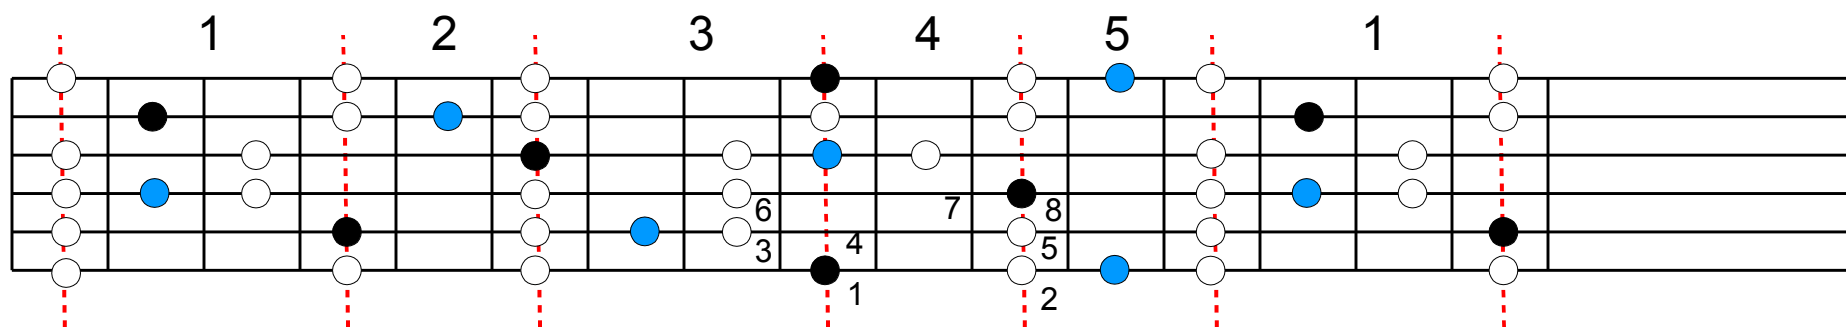

## Major/Blues

● Tonic

● Flatted 3<sup>rd</sup> Major - “blue note”

Can also flat the 5<sup>th</sup> and the 7<sup>th</sup>

## Minor

● Tonic

● Flatted 5<sup>th</sup> Minor - “blue note”

Can also flat the 3<sup>rd</sup> and the 7<sup>th</sup>